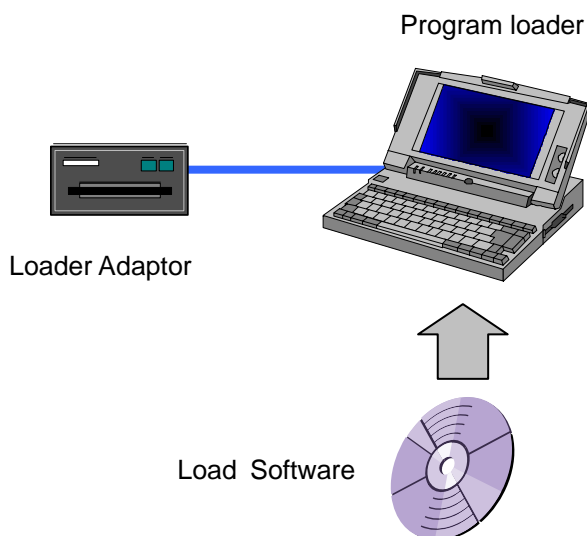

Program Loader

Model: FP-101-03

SPB series

Program loader FP-101-03

Lap-top Program Loader FP-101-03

The new program loader FP-101-03 is a multi-functional, lap-top programming tool.

The FP-101-03 includes a program loader, loader software, Loader adaptor.

The program loader FP-101-03 is an advanced tool that can be used for application program development, test operation, and system maintenance.

The various features of the FP-101-03 include:

- Large, easy-to-read LCD display
- High-speed processing by 1.4G HZ CPU
- Help functions and multi-windows

With these features of the FP-101-03, users can create programs very easily and efficiently.

Program Loader Specification

- CPU : Intel Celeron M 1.4 GHz, 400 MHz
- OS : Microsoft Windows XP Home
- RAM : 256 MB
- Display : 15.0" XGA
- H.D. : 40 GB
- Ethernet Port : 10/100 Mbps
- Power : 100~240V AC \ 50/60 Hz
- Size : 328 x 288 x 27-38 mm (W x D x H)
- Keyboard : 19 mm, 83 sets
- Program Software : SX-Programmer standard